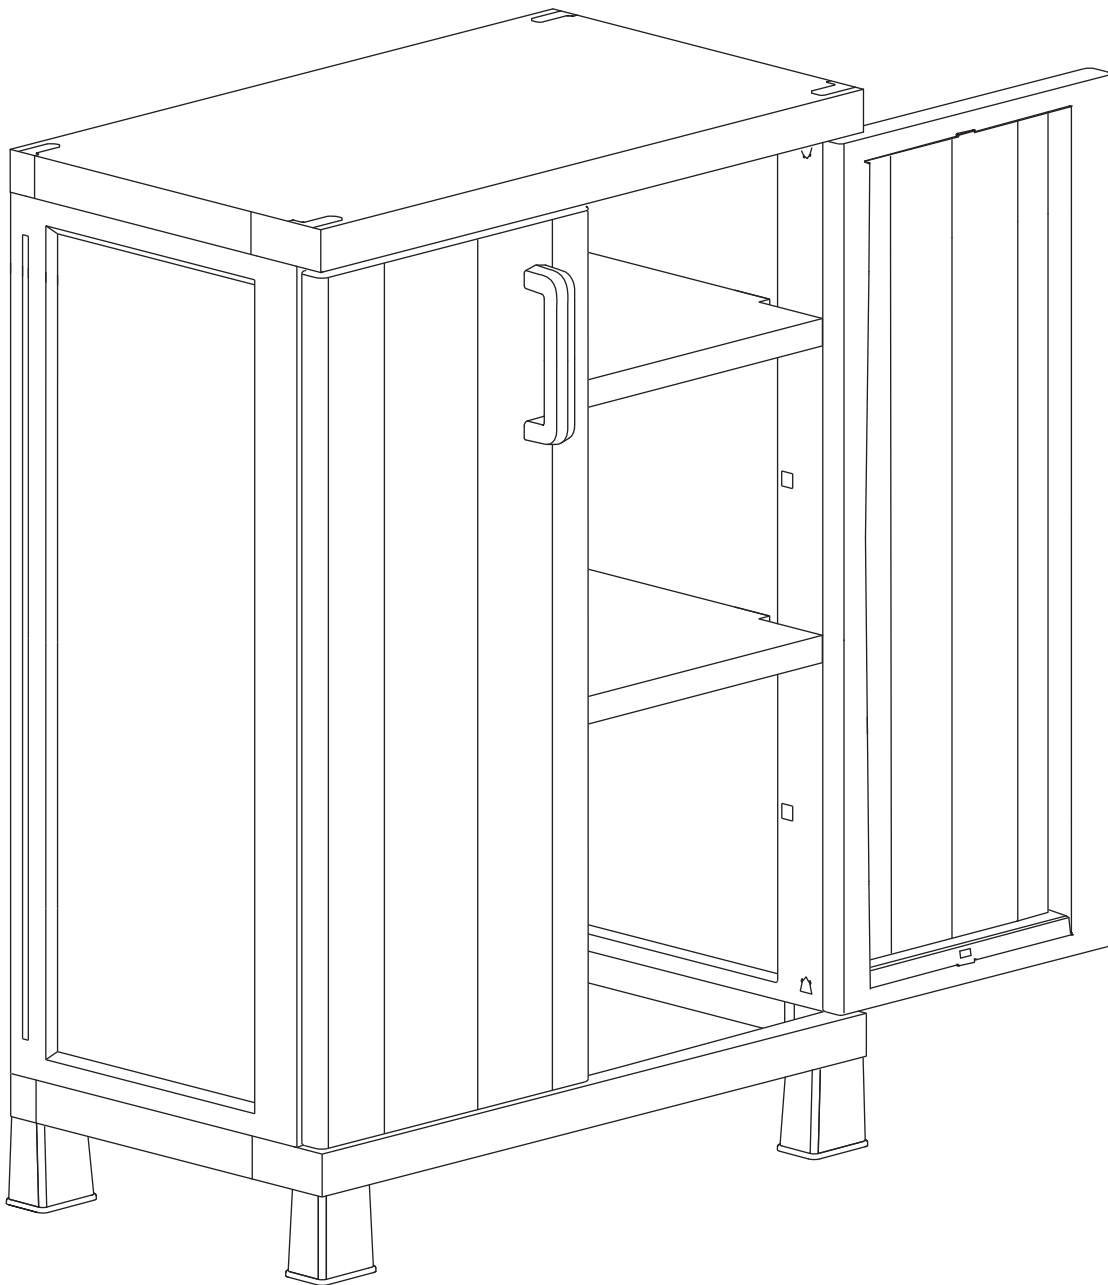

ANNIVERSARY MIDI

Art. 275 cm 65x37x93h | in 26x15x37h

A

PZ / PCS 2

B

PZ / PCS 2

C

PZ / PCS 2