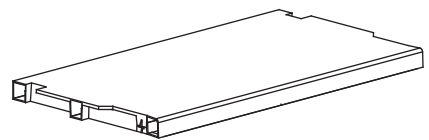

A

PZ / PCS 2

B

PZ / PCS 2

C

PZ / PCS 2

D

PZ / PCS 2