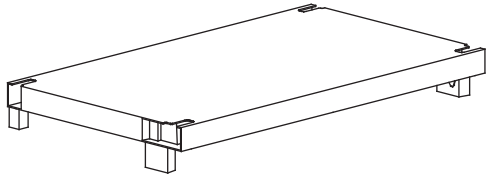

ANNIVERSARY MIDI

Art. 275 cm 65x37x93h | in 26x15x37h

A

PZ / PCS 2

B

PZ / PCS 2

C

PZ / PCS 2