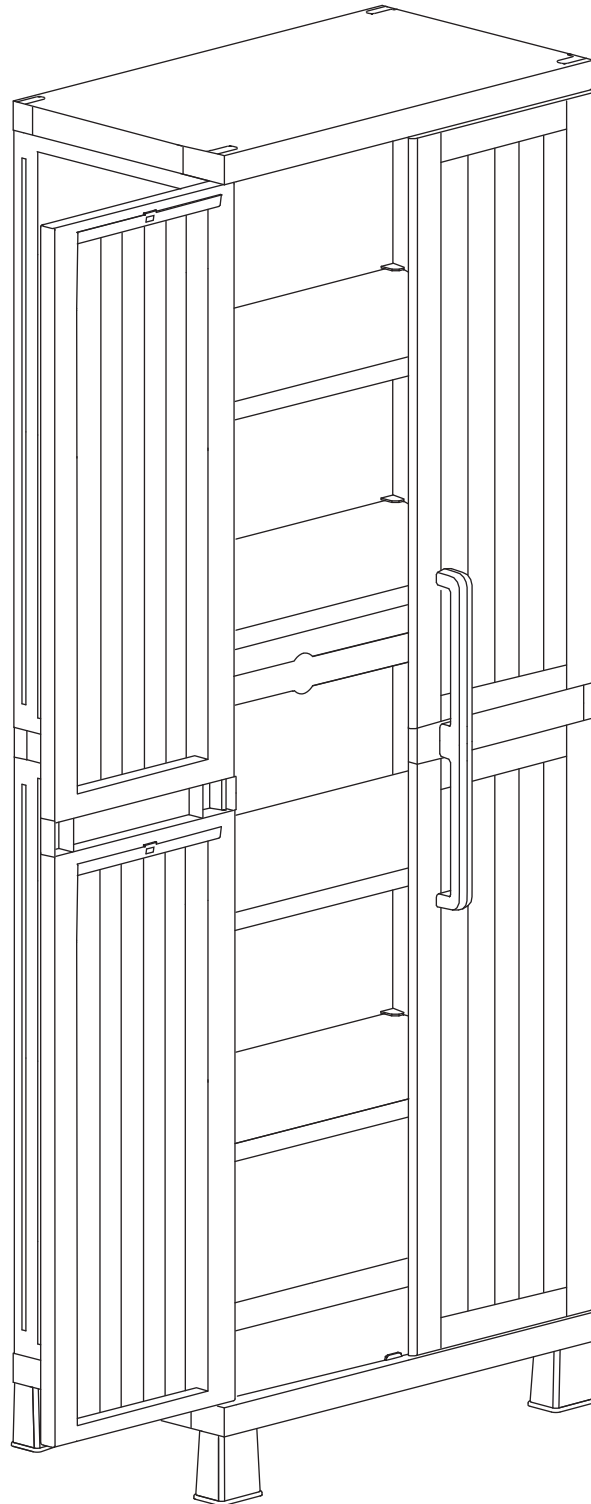

TOOMAX[®]

WOOD MIDI

Art. 268 cm 65x37x173h in 26x15x68h

A

PZ / PCS 2

B

PZ / PCS 4

C