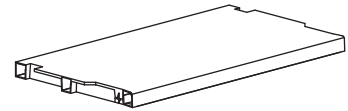

A

PZ / PCS 2

B

PZ / PCS 4

C

PZ / PCS 4

D

PZ / PCS 4

I

PZ / PCS 8

U

PZ / PCS 2