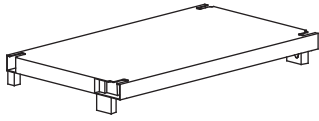

TOOMAX[®]

WOOD MIDI

Art. 268 cm 65x37x173h in 26x15x68h

A

PZ / PCS 2

B

PZ / PCS 4

C