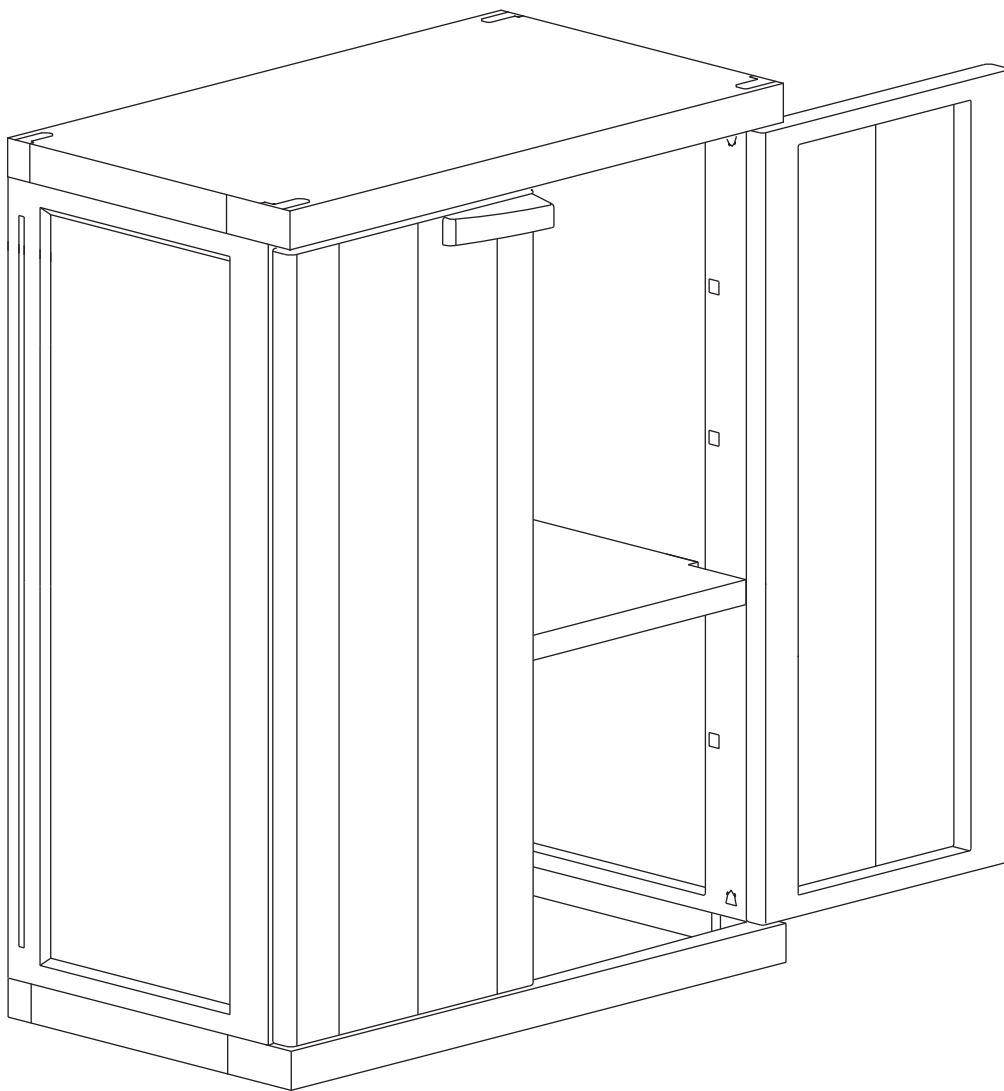

BIOS MIDI

Art. 300 cm 65x37x85h | in 26x15x33h

A

PZ / PCS 2

B

PZ / PCS 2

C

PZ / PCS 2