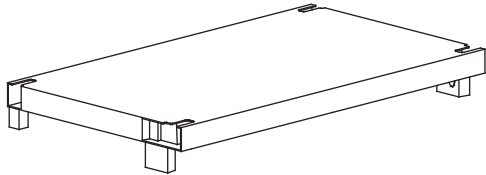

BIOS MIDI

Art. 300 cm 65x37x85h | in 26x15x33h

A

PZ / PCS 2

B

PZ / PCS 2

C

PZ / PCS 2