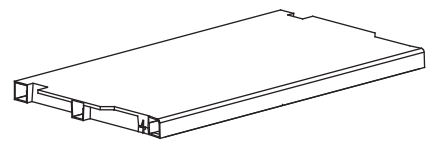

A

PZ / PCS 2

B

PZ / PCS 2

C

PZ / PCS 2

D

PZ / PCS 1