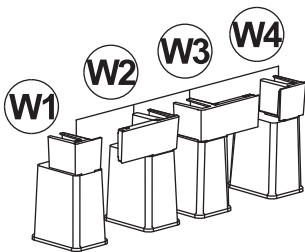

M

PZ / PCS 1

E

PZ / PCS 1

H

PZ / PCS 2

W

PZ / PCS 1

P

PZ / PCS 2

00

PZ / PCS 2

N

PZ / PCS 2