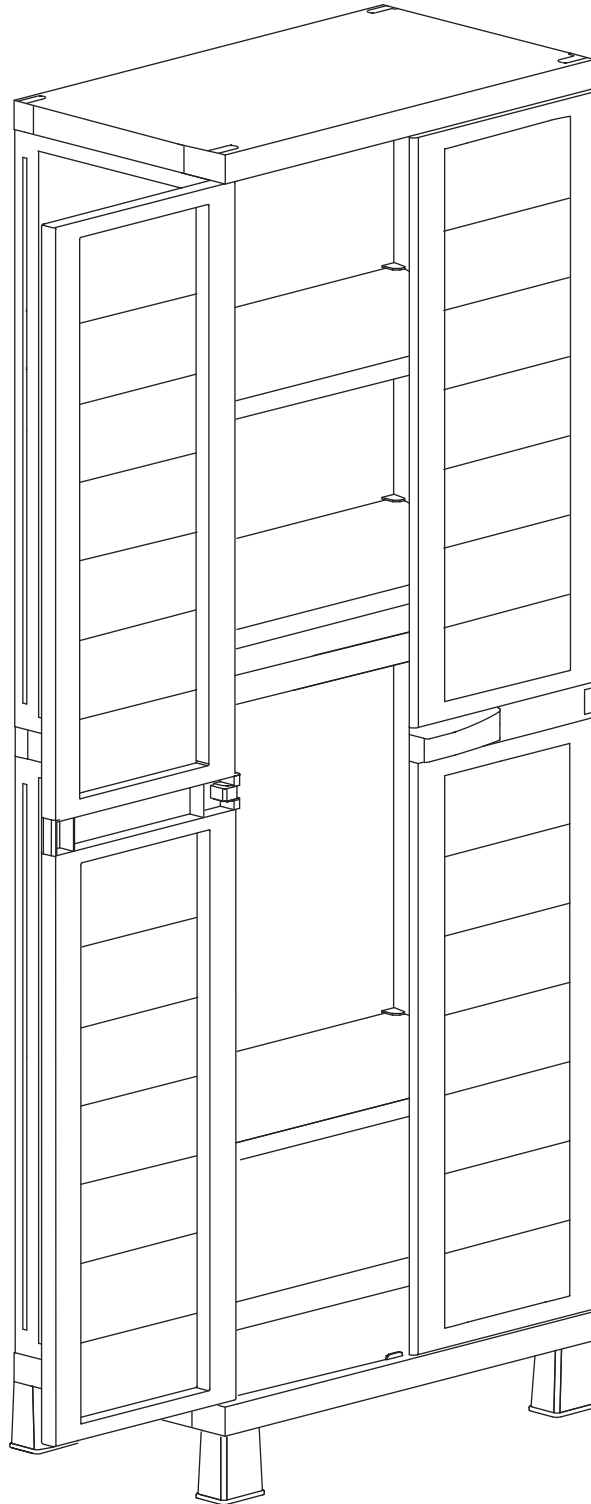

TOOMAX[®]

AMBITION MIDI

Art. 206 cm 65x37x173h | in 26x15x68h

A

PZ / PCS 2

B

PZ / PCS 4

C