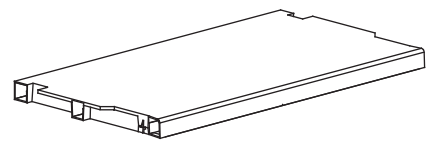

A

PZ / PCS 2

B

PZ / PCS 4

C

PZ / PCS 4

D

PZ / PCS 3