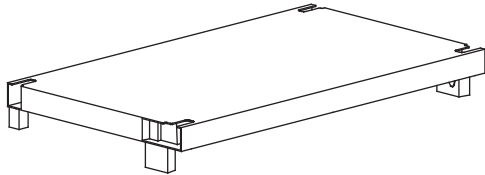

TOOMAX[®]

AMBITION MIDI

Art. 206 cm 65x37x173h | in 26x15x68h

A

PZ / PCS 2

B

PZ / PCS 4

C